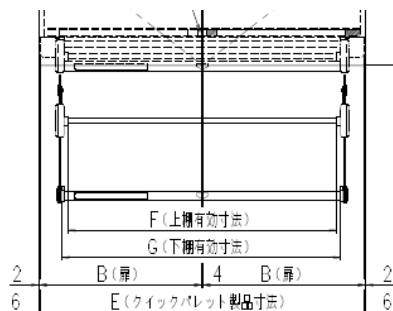

### ■ SPECIFICATIONS

Size variation: Width 900mm DSUPB090

Width 750mm DSUPB075

Width 600mm DSUPB060

Withstanding load:(Upper)4 kg(Lower)3 kg

Material: Aluminum, Synthetic resin

### ■ SPECIFICATIONS

Size variation: Width 900mm DSFBX2N090

Width 750mm DSFBX2N075

Width 600mm DSFBX2N060

Withstanding load:(Upper)10 kg/(Lower)10 kg

Material: Aluminum, Synthetic resin

### ■ DRAWINGS

### ■ SPECIFICATIONS

Size variation: Width 900mm DSEVD900A

Width 750mm DSEVD750A

Width 600mm DSEVD600A

Withstanding load : 15KG

Material: Pre-painted steel plate, Synthetic resin