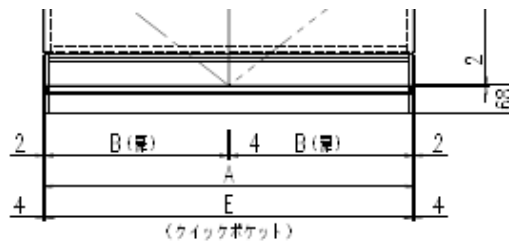

### ■ SPECIFICATIONS

Size variation: Width 900mm DSUPB090

Width 750mm DSUPB075

Width 600mm DSUPB060

Withstanding load:(Upper)4 kg(Lower)3 kg

Material: Aluminum, Synthetic resin

### ■ DRAWINGS

### ■ SPECIFICATIONS

Size variation: Width 900mm DSFBX2N090

Width 750mm DSFBX2N075

Width 600mm DSFBX2N060

Withstanding load:(Upper)10 kg/(Lower)10 kg

Material: Aluminum, Synthetic resin

### ■ SPECIFICATIONS

Size variation: Width 900mm DSEVD900A

Width 750mm DSEVD750A

Width 600mm DSEVD600A

Withstanding load : 15KG

Material: Pre-painted steel plate, Synthetic resin