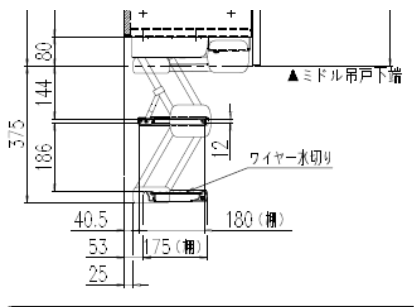

### ■ SPECIFICATIONS

Size variation: Width 900mm DSUPB090

Width 750mm DSUPB075

Width 600mm DSUPB060

Withstanding load:(Upper)4 kg(Lower)3 kg

Material: Aluminum, Synthetic resin

### ■ SPECIFICATIONS

Size variation: Width 900mm DSFBX2N090

Width 750mm DSFBX2N075

Width 600mm DSFBX2N060

Withstanding load:(Upper)10 kg/(Lower)10 kg

Material: Aluminum, Synthetic resin

### ■ DRAWINGS

### ■ SPECIFICATIONS

Size variation: Width 900mm DSEVD900A

Width 750mm DSEVD750A

Width 600mm DSEVD600A

Withstanding load : 15KG

Material: Pre-painted steel plate, Synthetic resin