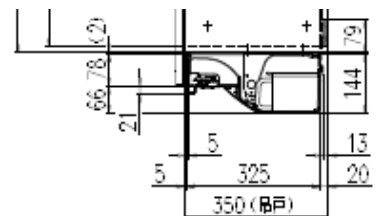

### ■ SPECIFICATIONS

Size variation: Width 900mm DSUPB090

Width 750mm DSUPB075

Width 600mm DSUPB060

Withstanding load:(Upper)4 kg(Lower)3 kg

Material: Aluminum, Synthetic resin

### ■ DRAWINGS

### ■ SPECIFICATIONS

Size variation: Width 900mm DSFBX2N090

Width 750mm DSFBX2N075

Width 600mm DSFBX2N060

Withstanding load:(Upper)10 kg/(Lower)10 kg

Material: Aluminum, Synthetic resin

### ■ SPECIFICATIONS

Size variation: Width 900mm DSEVD900A

Width 750mm DSEVD750A

Width 600mm DSEVD600A

Withstanding load : 15KG

Material: Pre-painted steel plate, Synthetic resin