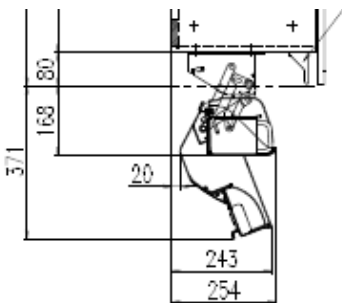

### ■ SPECIFICATIONS

Size variation: Width 900mm DSUPB090

Width 750mm DSUPB075

Width 600mm DSUPB060

Withstanding load:(Upper)4 kg(Lower)3 kg

Material: Aluminum, Synthetic resin

### ■ DRAWINGS

### ■ SPECIFICATIONS

Size variation: Width 900mm DSFBX2N090

Width 750mm DSFBX2N075

Width 600mm DSFBX2N060

Withstanding load:(Upper)10 kg/(Lower)10 kg

Material: Aluminum, Synthetic resin

### ■ SPECIFICATIONS

Size variation: Width 900mm DSEVD900A

Width 750mm DSEVD750A

Width 600mm DSEVD600A

Withstanding load : 15KG

Material: Pre-painted steel plate, Synthetic resin