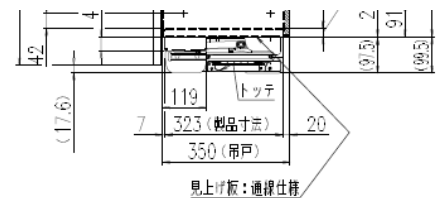

### ■ SPECIFICATIONS

Size variation: Width 900mm DSUPB090

Width 750mm DSUPB075

Width 600mm DSUPB060

Withstanding load:(Upper)4 kg(Lower)3 kg

Material: Aluminum, Synthetic resin

### ■ SPECIFICATIONS

Size variation: Width 900mm DSFBX2N090

Width 750mm DSFBX2N075

Width 600mm DSFBX2N060

Withstanding load:(Upper)10 kg/(Lower)10 kg

Material: Aluminum, Synthetic resin

### ■ DRAWINGS

### ■ SPECIFICATIONS

Size variation: Width 900mm DSEVD900A

Width 750mm DSEVD750A

Width 600mm DSEVD600A

Withstanding load : 15KG

Material: Pre-painted steel plate, Synthetic resin