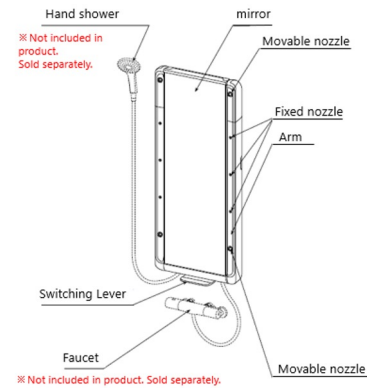

BODY HUG SHOWER

NYSA-1-R-SET(WR)/FW1

※The hand shower will be set on the left side of main body.

■ FEATURES

A fine shower is ejected from 10 nozzles to wrap the entire body and warm the whole body.

■ SPECIFICATIONS

- Size: 330W x 850D x 820H
760W x 845D x 930H
(Arm range of motion)
- Weight: 12.9 kg
- Material: Plastic (ABS)

■ COLORS

White Black

■ PARTS

- Body shower with arms
 - Connection Hose
 - Bracket plate
 - Mirror
- (Not include shower faucet, shower hose, shower head)

■ DRAWINGS

(Reference of installation position)