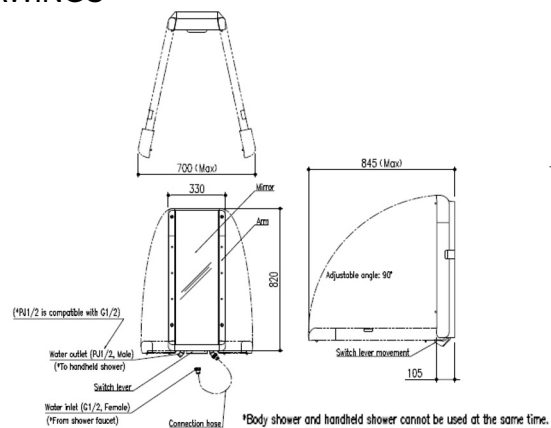

BODY HUG SHOWER

NYSA-1-R-SET(WR)/FW1

※The hand shower will be set on the left side of main body.

■ FEATURES

A fine shower is ejected from 10 nozzles to wrap the entire body and warm the whole body.

■ SPECIFICATIONS

- Size: 330W x 850D x 820H
760W x 845D x 930H
(Arm range of motion)
- Weight: 12.9 kg
- Material: Plastic (ABS)

■ COLORS

White Black

■ PARTS

- Body shower with arms
 - Connection Hose
 - Bracket plate
 - Mirror
- (Not include shower faucet, shower hose, shower head)

■ DRAWINGS

(Reference of installation position)